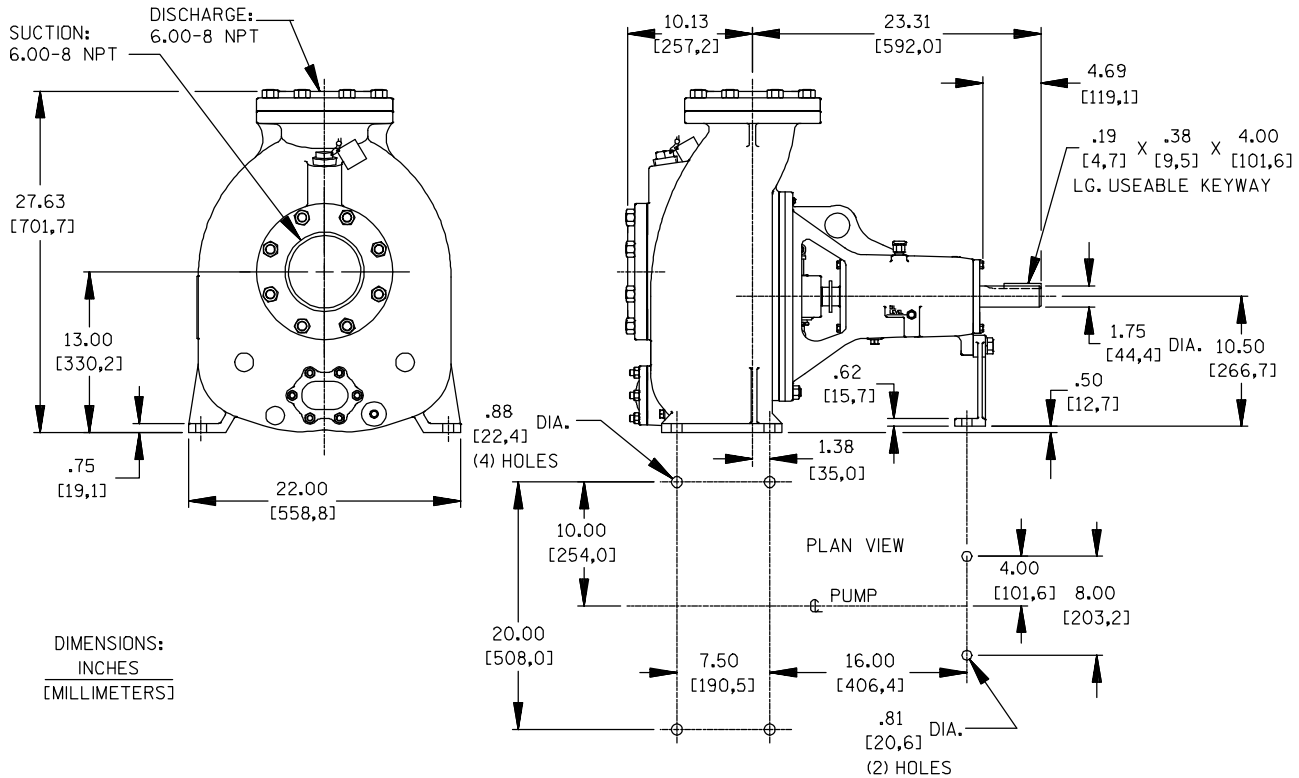

BCE

Self Priming Centrifugal Pump

Models 06B3-B

Size 6" x 6"

PUMP SPECIFICATIONS

Size: 6" x 6" (152 mm x 152 mm) NPT - Female.

Casing: Gray Iron 30.

Maximum Operating Pressure 163 psi (1124 kPa).*

Enclosed Type, Five Vane Impeller: Copper Alloy C83600.

Handles 5/8" (15,8 mm) Diameter Spherical Solids.

Impeller Shaft: Alloy Steel 4150.

Replaceable Wear Rings: Gray Iron 40.

Removable Cleanout Cover: Gray Iron 30.

Weight 3 lbs. (1,4 kg.).

Pedestal: Gray Iron 30.

Pedestal Foot: Gray Iron 30.

Seal Plate: Gray Iron 30.

Shaft Sleeve: Alloy Steel 4130.

Radial Bearing: Open Single Row Ball.

Thrust Bearing: Open Double Row Ball.

APPROXIMATE DIMENSIONS and WEIGHTS

NET WEIGHT:
SHIPPING WEIGHT:
EXPORT CRATE:

493 LBS. (223 KG.)
555 LBS. (251 KG.)
22.9 CU. FT. (0,65 CU. M.)

PERFORMANCE BASED ON WATER

THE GORMAN-RUPP COMPANY • MANSFIELD, OHIO