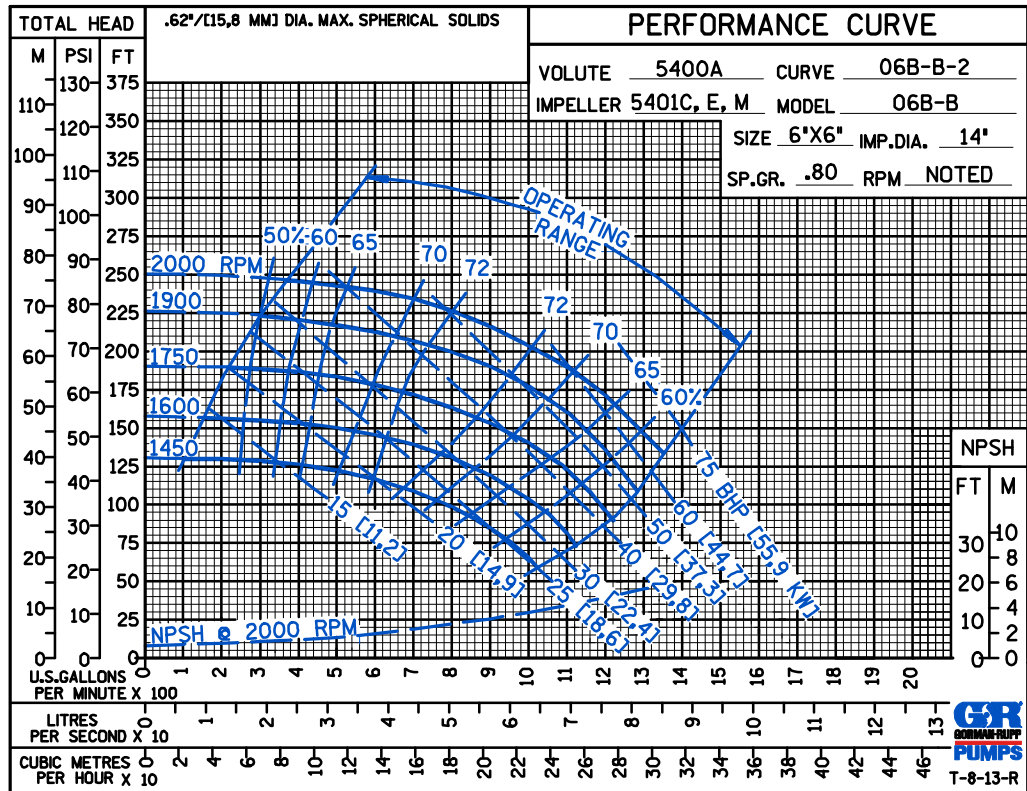

A B C E

PERFORMANCE
BASED ON
PETROLEUM