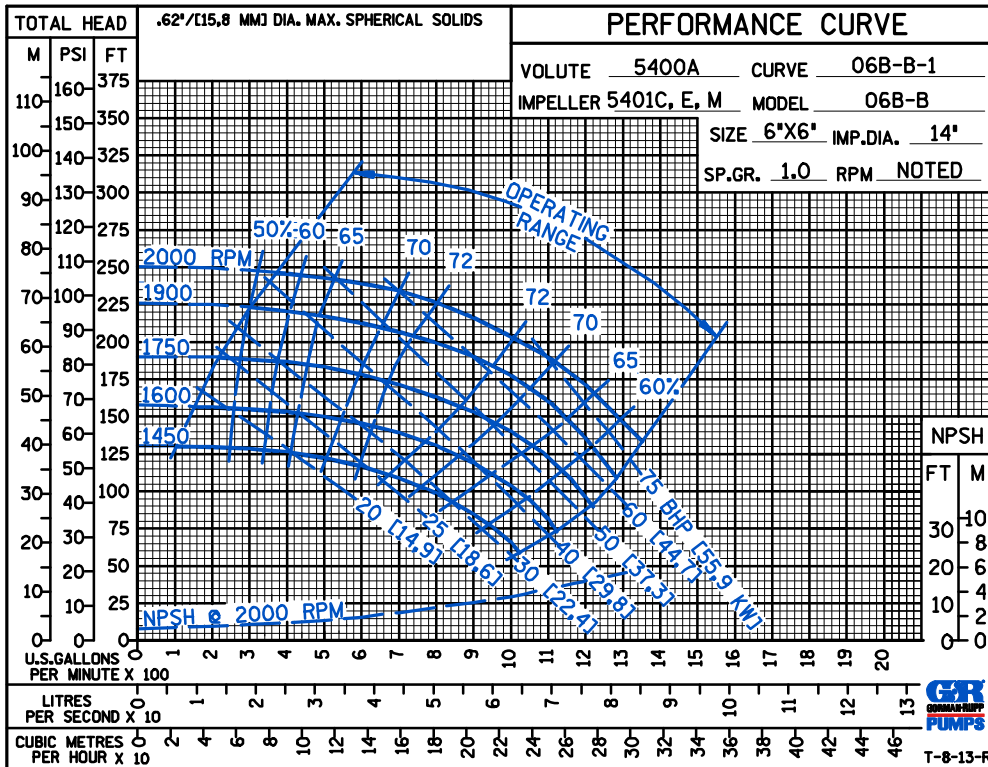

BCE

Self Priming Centrifugal Pump

Models 06B3-B

Size 6" x 6"

PUMP SPECIFICATIONS

Size: 6" x 6" (152 mm x 152 mm) NPT - Female.

Casing: Gray Iron 30.

Maximum Operating Pressure 163 psi (1124 kPa).*

APPROXIMATE DIMENSIONS and WEIGHTS

NET WEIGHT:
SHIPPING WEIGHT:
EXPORT CRATE:

493 LBS. (223 KG.)
555 LBS. (251 KG.)
22.9 CU. FT. (0,65 CU. M.)

PERFORMANCE BASED ON WATER

THE GORMAN-RUPP COMPANY • MANSFIELD, OHIO