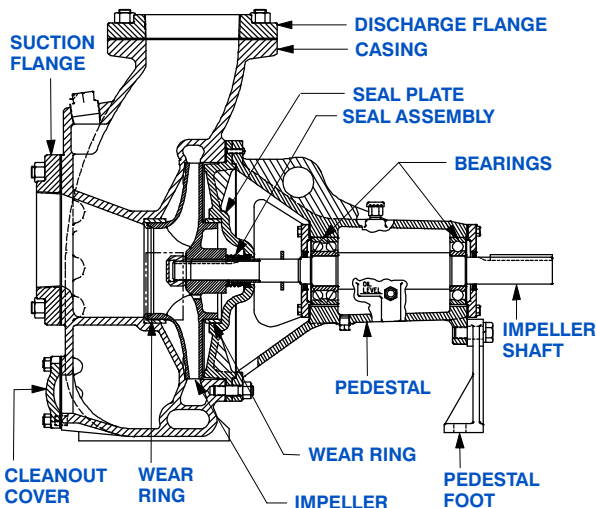

BCE

Self Priming Centrifugal Pump

Models 06B3-B

Size 6" x 6"

PUMP SPECIFICATIONS

Size: 6" x 6" (152 mm x 152 mm) NPT - Female.

Casing: Gray Iron 30.

Maximum Operating Pressure 163 psi (1124 kPa).*

Enclosed Type, Five Vane Impeller: Copper Alloy C83600.

Handles 5/8" (15,8 mm) Diameter Spherical Solids.

Impeller Shaft: Alloy Steel 4150.

Replaceable Wear Rings: Gray Iron 40.

Removable Cleanout Cover: Gray Iron 30.

Weight 3 lbs. (1,4 kg.).

Pedestal: Gray Iron 30.

Pedestal Foot: Gray Iron 30.

Seal Plate: Gray Iron 30.

Shaft Sleeve: Alloy Steel 4130.

Radial Bearing: Open Single Row Ball.

Thrust Bearing: Open Double Row Ball.

Bearing Lubrication: SAE 30 Non-Detergent Oil.

Gaskets: Cork ^w/Nitrile Binder NC710 and Vegetable Fiber.

Flanges: Gray Iron 30.

Hardware: Standard Plated Steel.

Oil Level Sight Gauge.

Optional Equipment: All Iron Construction.

*Consult Factory for Applications Exceeding Maximum Pressure and/or Temperature Indicated.

SEAL DETAILS

Type 2, Mechanical Self-Lubricated. Carbon Rotating Face. Ni-Resist Stationary Face. Fluorocarbon Elastomers (DuPont Viton® or Equivalent). Stainless Steel 18-8 Cage and Spring. Maximum Temperature of Liquid Pumped, 160°F [71°C].*

THE GORMAN-RUPP COMPANY • MANSFIELD, OHIO

GORMAN-RUPP OF CANADA LIMITED • ST. THOMAS, ONTARIO, CANADA

www.grpumps.com

Specifications Subject to Change Without Notice

Printed in U.S.A.