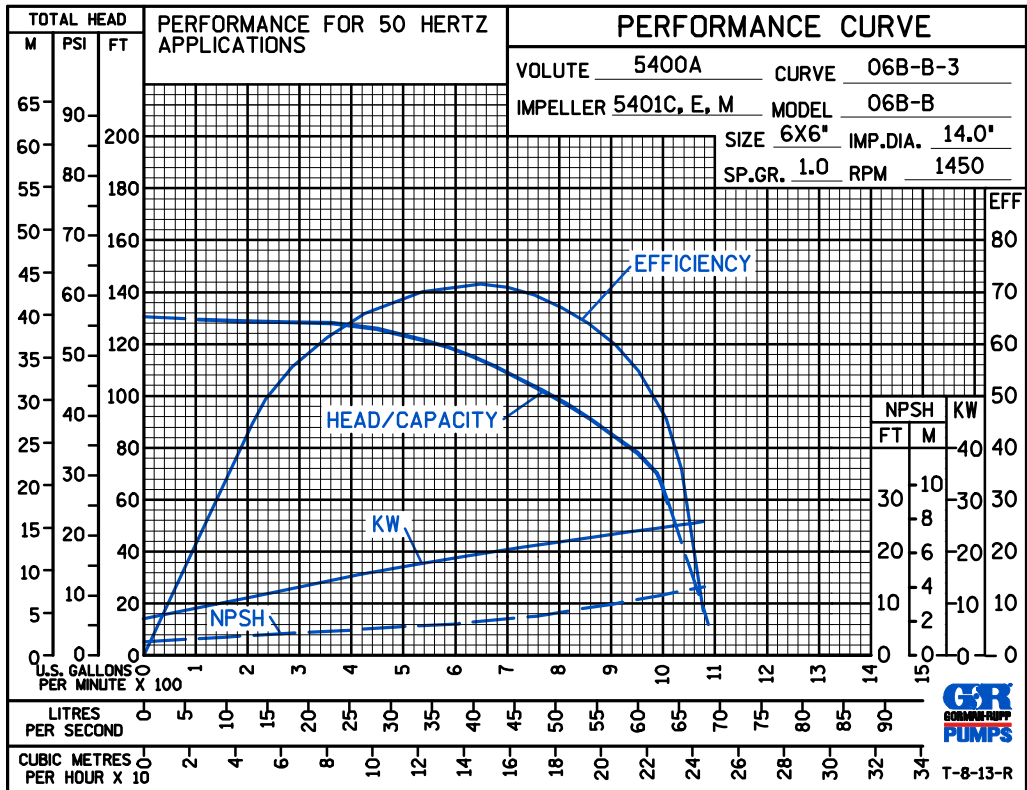

50 HERTZ
PERFORMANCE
BASED ON
WATER