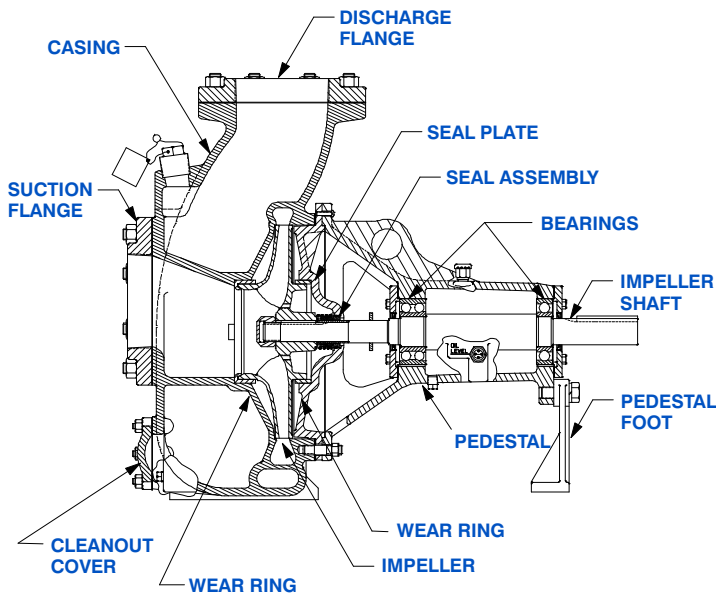

c

Self Priming Centrifugal Pump

Models 06B52-B

Size 6" x 6"

PUMP SPECIFICATIONS

Size: 6" x 6" (152 mm x 152 mm) NPT - Female.

Casing: Gray Iron 30.

Maximum Operating Pressure 163 psi (1124 kPa).*

Enclosed Type, Five Vane Impeller: Gray Iron 30

Handles 5/8" (15,8 mm) Diameter Spherical Solids.

Impeller Shaft: Alloy Steel 4150.

Replaceable Wear Rings: Gray Iron 40.

Removable Cleanout Cover: Gray Iron 30.

Weight 3 lbs. (1,4 kg.).

Pedestal: Gray Iron 30.

Pedestal Foot: Gray Iron 30.

Seal Plate: Gray Iron 30.

Shaft Sleeve: Alloy Steel 4130.

Radial Bearing: Open Single Row Ball.

Thrust Bearing: Open Double Row Ball.

Bearing Lubrication: SAE 30 Non-Detergent Oil.

Gaskets: Cork w/Nitrile Binder NC710 and Vegetable Fiber.

Flanges: Gray Iron 30.

Hardware: Standard Plated Steel.

Oil Level Sight Gauge.

Optional Equipment: Type 21 Silicon Graphite Seal.

*Consult Factory for Applications Exceeding Maximum Pressure and/or Temperature Indicated.

SEAL DETAIL

Type 31, Mechanical, Self-Lubricated. Silicon Carbide Rotating and Stationary Faces. Fluorocarbon Elastomers (DuPont Viton® or Equivalent). Stainless Steel 316 Cage and Spring. Maximum Temperature of Liquid Pumped, 160°F (71°C).*

THE GORMAN-RUPP COMPANY • MANSFIELD, OHIO

GORMAN-RUPP OF CANADA LIMITED • ST. THOMAS, ONTARIO, CANADA

www.grpumps.com

Specifications Subject to Change Without Notice

Printed in U.S.A.