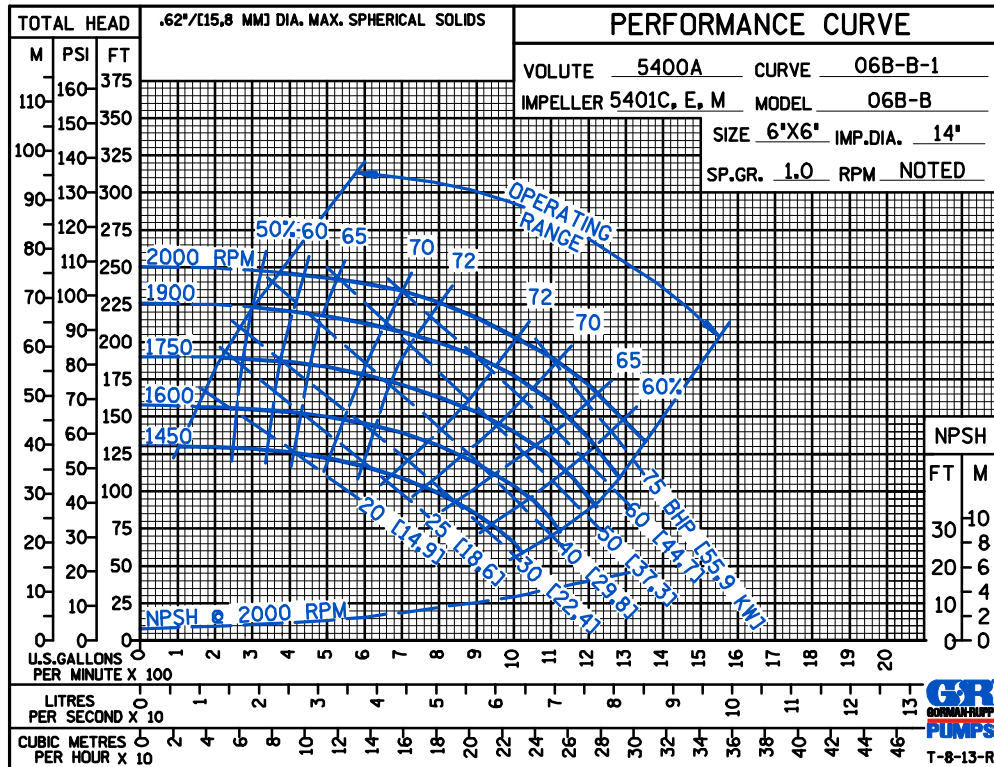

c

Self Priming Centrifugal Pump

Models 06B52-B

Size 6" x 6"

PUMP SPECIFICATIONS

Size: 6" x 6" (152 mm x 152 mm) NPT - Female.

Casing: Gray Iron 30.

Maximum Operating Pressure 163 psi (1124 kPa).*

APPROXIMATE DIMENSIONS and WEIGHTS

NET WEIGHT:
SHIPPING WEIGHT:
EXPORT CRATE:

555 LBS. (251,7 KGS.)
629 LBS. (285,3 KGS.)
22.9 CU. FT. (0,65 CU. M.)

PERFORMANCE
BASED ON
WATER

THE GORMAN-RUPP COMPANY • MANSFIELD, OHIO