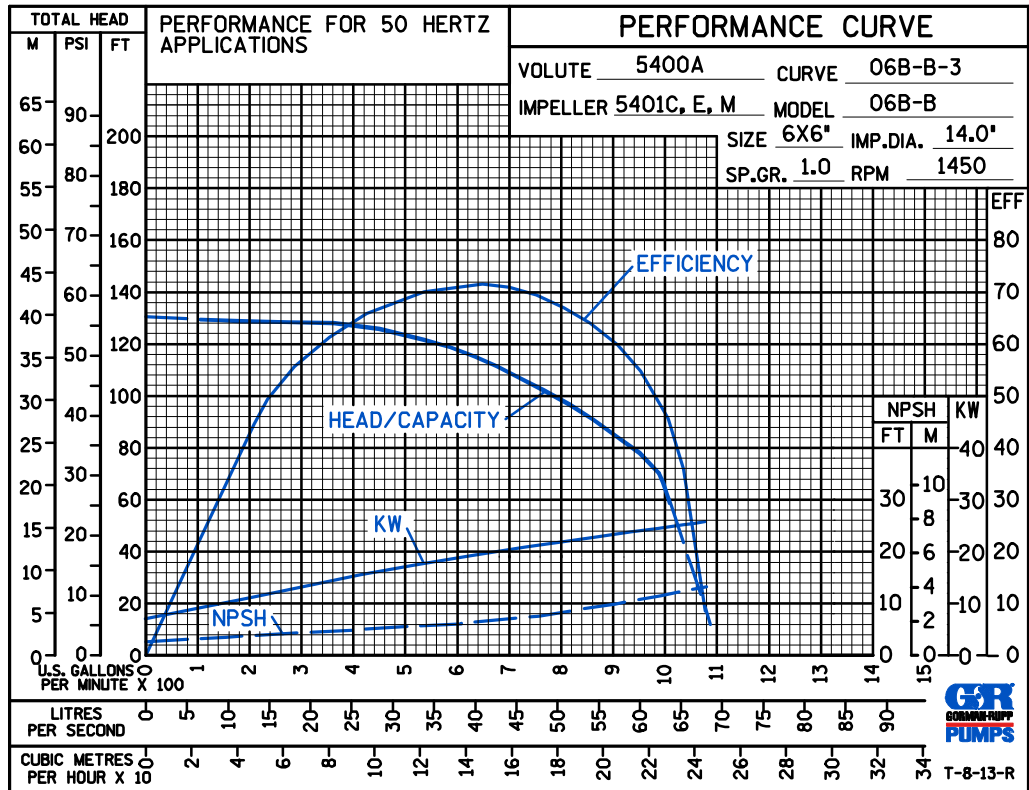

GORMAN-RUPP OF CANADA LIMITED • ST. THOMAS, ONTARIO, CANADA

Specifications Subject to Change Without Notice

Printed in U.S.A.

A B C E

PERFORMANCE
BASED ON
PETROLEUM

50 HERTZ
PERFORMANCE
BASED ON
WATER

THE GORMAN-RUPP COMPANY • MANSFIELD, OHIO