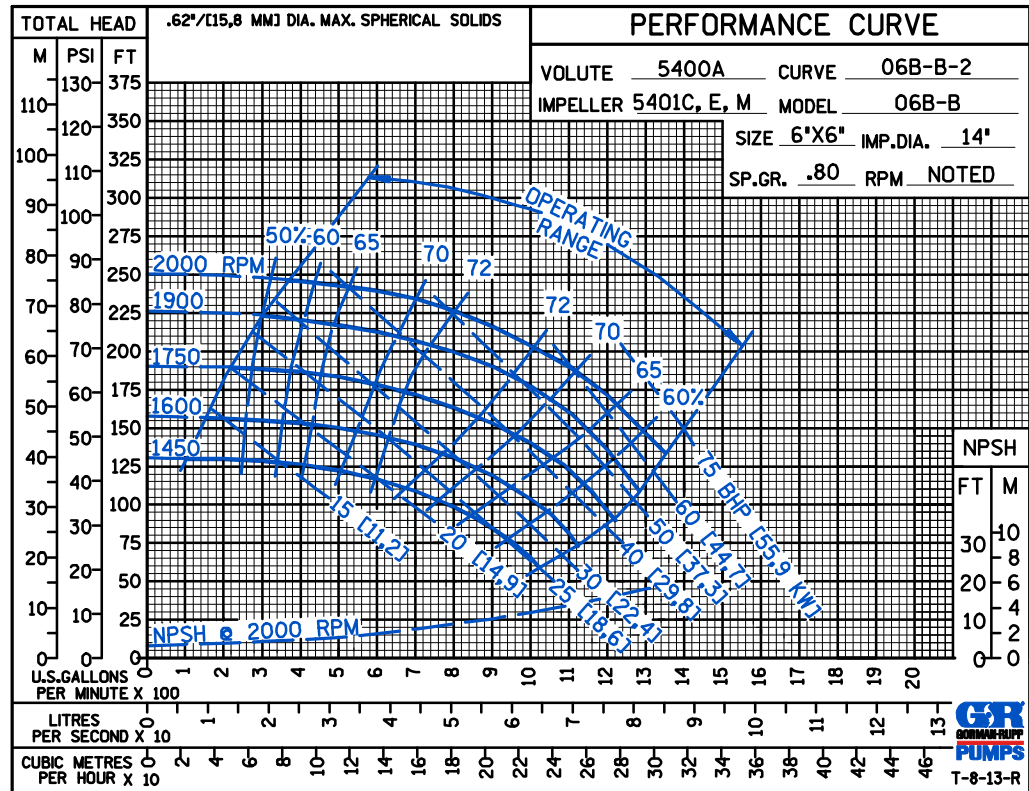

A B C E

PERFORMANCE
BASED ON
PETROLEUM