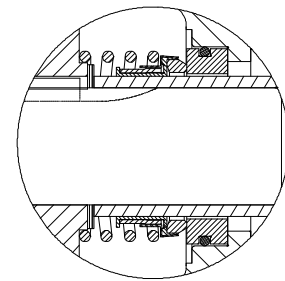

c

Self Priming Centrifugal Pump

Models 06B52-B

Size 6" x 6"

PUMP SPECIFICATIONS

Size: 6" x 6" (152 mm x 152 mm) NPT - Female.

Casing: Gray Iron 30.

Maximum Operating Pressure 163 psi (1124 kPa).*

Enclosed Type, Five Vane Impeller: Gray Iron 30

Handles 5/8" (15,8 mm) Diameter Spherical Solids.

Impeller Shaft: Alloy Steel 4150.

Replaceable Wear Rings: Gray Iron 40.

Removable Cleanout Cover: Gray Iron 30.

Weight 3 lbs. (1,4 kg.).

Pedestal: Gray Iron 30.

Pedestal Foot: Gray Iron 30.

Seal Plate: Gray Iron 30.

Shaft Sleeve: Alloy Steel 4130.

Radial Bearing: Open Single Row Ball.

Thrust Bearing: Open Double Row Ball.

Bearing Lubrication: SAE 30 Non-Detergent Oil.

Gaskets: Cork w/Nitrile Binder NC710 and Vegetable Fiber.

Flanges: Gray Iron 30.

Hardware: Standard Plated Steel.

Oil Level Sight Gauge.

Optional Equipment: Type 21 Silicon Graphite Seal.

*Consult Factory for Applications Exceeding Maximum Pressure and/or Temperature Indicated.

SEAL DETAIL

Type 31, Mechanical, Self-Lubricated. Silicon Carbide Rotating and Stationary Faces. Fluorocarbon Elastomers (DuPont Viton® or Equivalent). Stainless Steel 316 Cage and Spring. Maximum Temperature of Liquid Pumped, 160°F (71°C).*

THE GORMAN-RUPP COMPANY • MANSFIELD, OHIO

GORMAN-RUPP OF CANADA LIMITED • ST. THOMAS, ONTARIO, CANADA

www.grpumps.com

Specifications Subject to Change Without Notice

Printed in U.S.A.