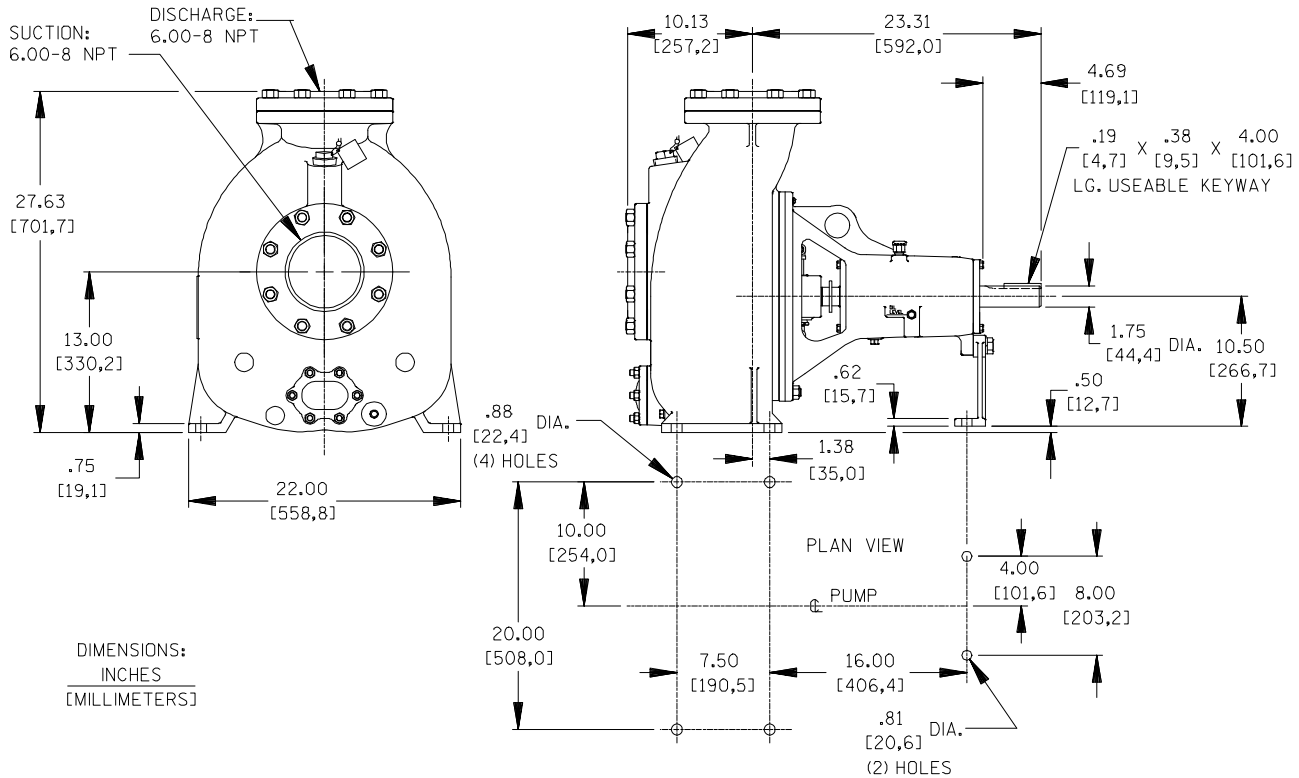

c

Self Priming Centrifugal Pump

Models 06B52-B

Size 6" x 6"

PUMP SPECIFICATIONS

Size: 6" x 6" (152 mm x 152 mm) NPT - Female.

Casing: Gray Iron 30.

Maximum Operating Pressure 163 psi (1124 kPa).*

Weight 3 lbs. (1,4 kg.).

Pedestal: Gray Iron 30.

Pedestal Foot: Gray Iron 30.

Seal Plate: Gray Iron 30.

Shaft Sleeve: Alloy Steel 4130.

Radial Bearing: Open Single Row Ball.

Thrust Bearing: Open Double Row Ball.

APPROXIMATE DIMENSIONS and WEIGHTS

NET WEIGHT:
SHIPPING WEIGHT:
EXPORT CRATE:

555 LBS. (251,7 KGS.)
629 LBS. (285,3 KGS.)
22.9 CU. FT. (0,65 CU. M.)

PERFORMANCE
BASED ON
WATER

THE GORMAN-RUPP COMPANY • MANSFIELD, OHIO