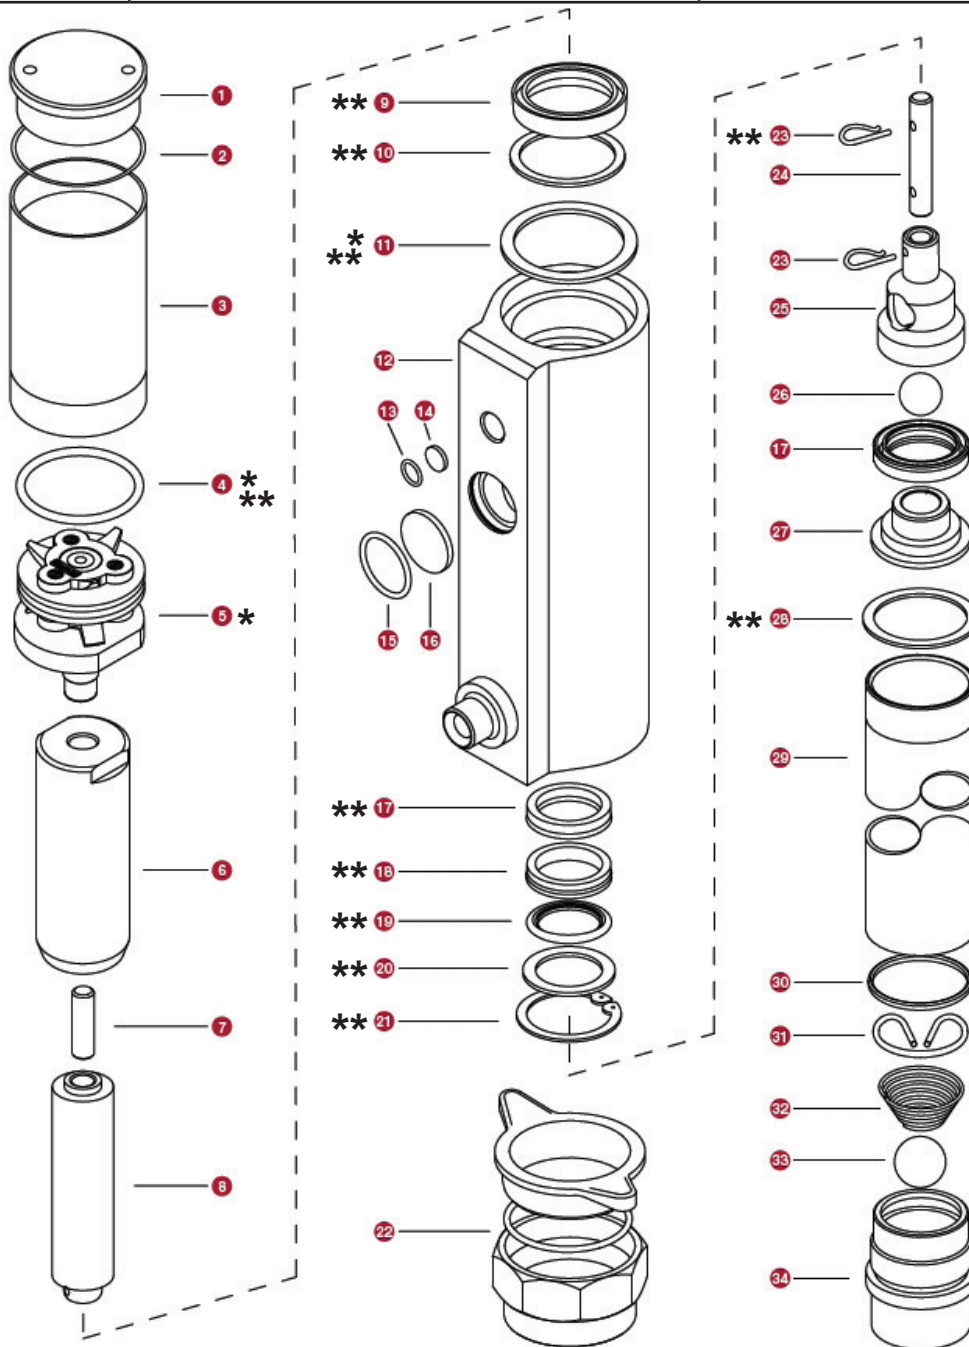

Description	Item Number(s)	Repair Kits
Packing kit	4, 9, 10, 11, 17x2, 18, 19, 20, 21, 23x2, 28	** Packing Kit - 832953
Air-valve	4, 5, 11	* Air Valve Kit - 832954
Central bar	6, 7, 8, 9, 10, 11, 17, 18, 19, 20, 21, 23, 28	NOTE: The kits listed above and the bung adapter below are the only parts available for this pump.
Air cylinder	1, 2, 3, 11	
Piston kit	17, 23, 25, 26, 27, 28	
Foot valve	30, 31, 32, 33, 34	
Pump tube	28, 29	
Piston rod	23x2, 24, 28	
Air filter kit	13, 14, 15, 16	
Bung adapter	22	4411-021

\* Included in 832954 repair kit  
 \*\* Included in 832953 repair kit