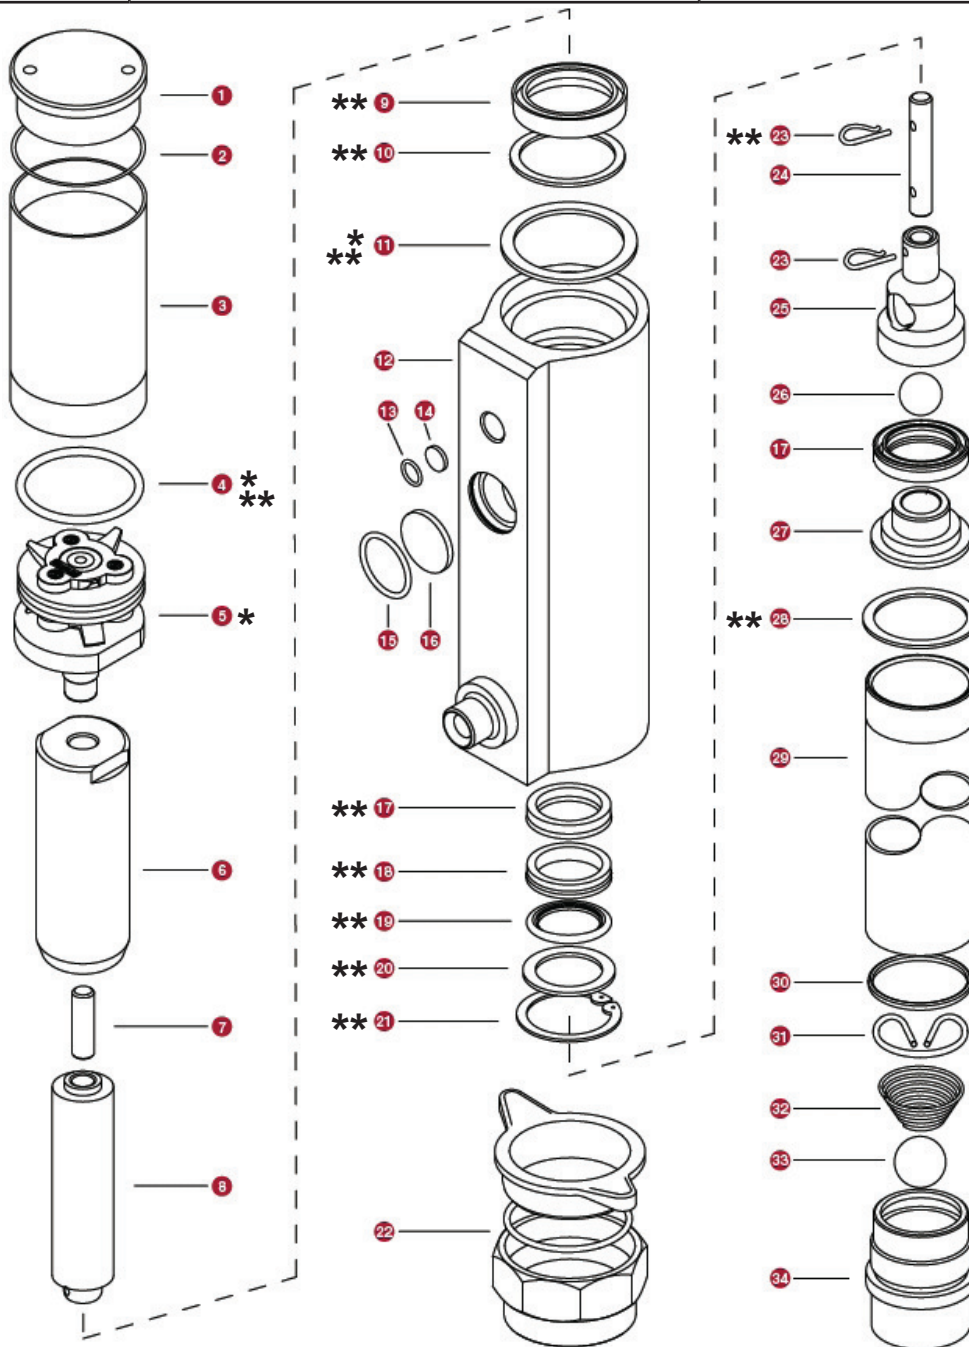

Description	Item Number(s)	Repair Kits
Packing kit	4, 9, 10, 11, 17x2, 18, 19, 20, 21, 23x2, 28	** Packing Kit - 832953
Air-valve	4, 5, 11	* Air Valve Kit - 832954
Central bar	6, 7, 8, 9, 10, 11, 17, 18, 19, 20, 21, 23, 28	NOTE: The kits listed above and the bung adapter below are the only parts available for this pump.
Air cylinder	1, 2, 3, 11	
Piston kit	17, 23, 25, 26, 27, 28	
Foot valve	30, 31, 32, 33, 34	
Pump tube	28, 29	
Piston rod	23x2, 24, 28	
Air filter kit	13, 14, 15, 16	
Bung adapter	22	4411-021

* Included in 832954 repair kit
 ** Included in 832953 repair kit