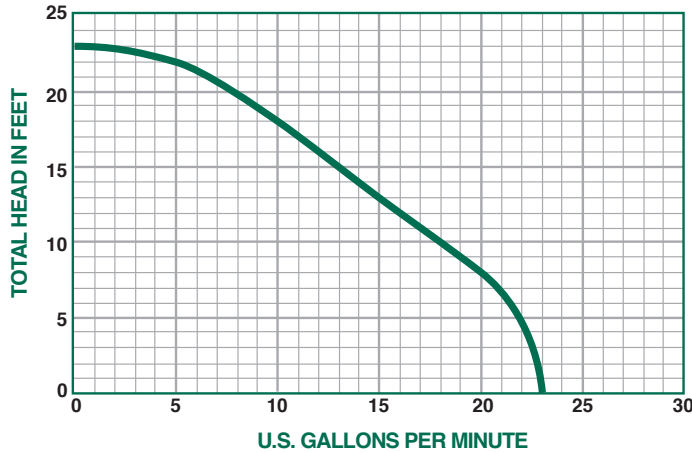

Sump Pump Performance Curve

PERFORMANCE CHART

Model	Gallons per Minute in Feet				
	0	5	10	15	20
5000PVSPBU	23	22	18	13	8

SUBMERSIBLE THERMOPLASTIC SUMP PUMP - 1 1/2" DISCHARGE

Model	Volts	Hz	Amps	Construction	Discharge Size	Cord Length	Solids Handling	Phase
5000PVSPBU	12V DC	60	12	Thermoplastic	1 1/4" or 1 1/2"	10'	1/8	1