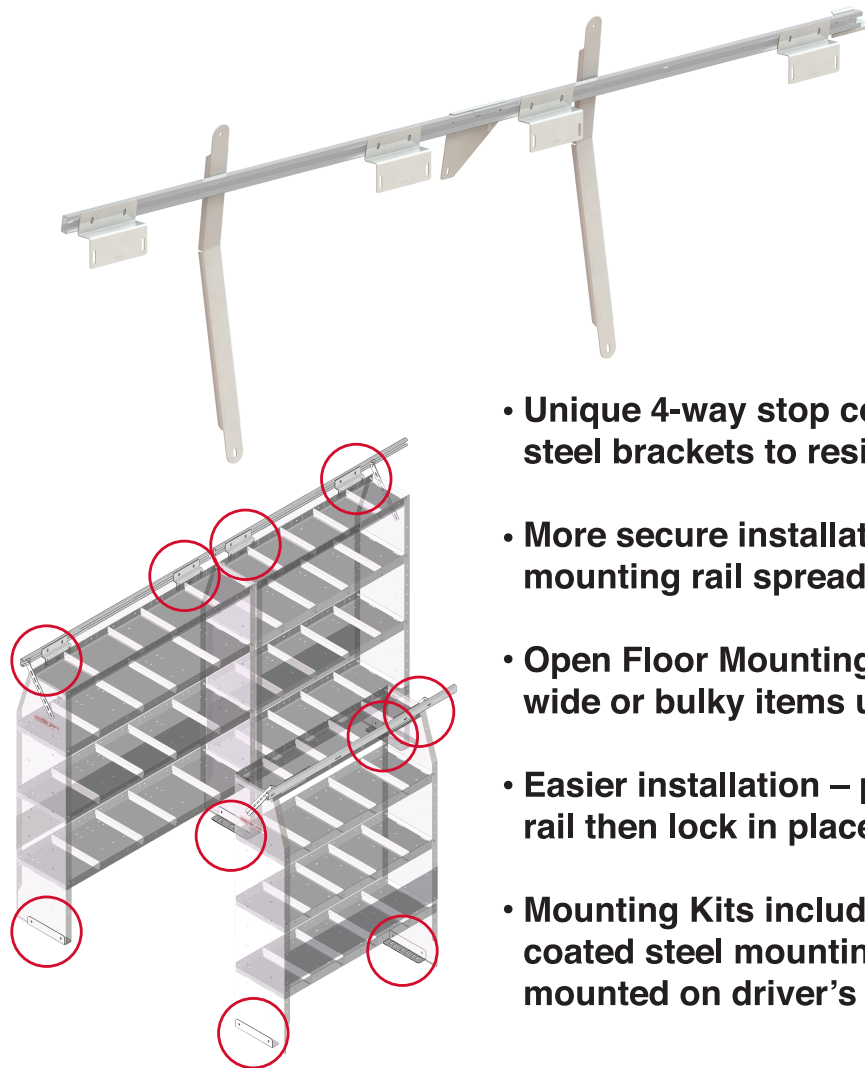

**NEW!**

**weather guard**

# VAN MOUNTING KITS

## Full-size Van Mounting Kits

**AVAILABLE  
FEBRUARY  
2018**

- **Unique 4-way stop combines mounting straps with steel brackets to resist front to back and side to side forces**
- **More secure installation – extruded aluminum upper mounting rail spread shelf load across van wall**
- **Open Floor Mounting - no floor rail to interfere with storing wide or bulky items under the shelf**
- **Easier installation – position shelves anywhere along mounting rail then lock in place with patent pending twist plates**
- **Mounting Kits include extruded aluminum upper rails, powder coated steel mounting plates and hardware for two shelf units mounted on driver's side and one shelf unit on passenger side**