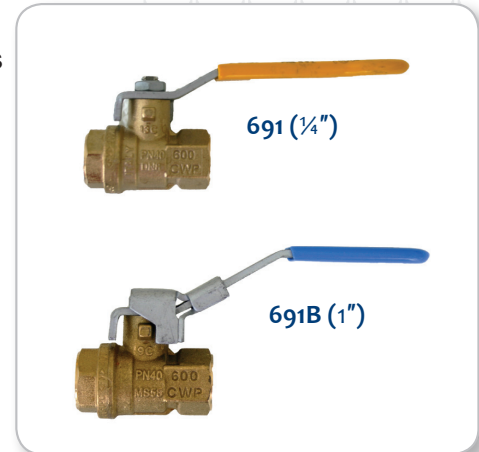

Model 691 & 691B Full Port Brass Ball Valve

SPECIFICATION SHEET

Application

Ball valves are used throughout fuel piping systems where a shut-off is required or desired.

Features and Details

- Quarter turn operation
- Full port for maximum flow and minimum pressure drop
- Can be operated in partial open position for flow control
- Double seal allows the valve to be operated in both directions
- Blowout proof stem
- 600 PSIG non-shock cold working pressure rating for 1/4" to 2" size
- 450 PSIG non-shock cold working pressure rating for 2 1/2" to 4" size
- Can be used for air service
- **691B** is lockable with a padlock

Materials of Construction

- Forged brass body
- Hard chrome plated ball
- PTFE seal

Code Compliance

UL 842 listed for flammable liquids; UL 125 listed for LP gas shut-off; CSA listed (File No. 112439, Model S.95); ULC listed (ULC/ORD-C125-1992, ULC/ORD-C842-M1984 and ULC/ORD-C258-03)

Item Number	Size	A	B	C	Port Size	Weight (lbs)
691--0100 1V	1/4"	1.771	1.496	3.228	0.314	0.30
691--0200 1V	3/8"	1.771	1.496	3.228	0.393	0.30
691--0300 1V	1/2"	2.32	1.69	3.94	0.59	0.50
691--0400 1V	3/4"	2.519	1.968	4.724	0.787	0.80
691--0500 1V	1"	3.188	2.125	4.724	0.984	1.17
691--0600 1V	1 1/4"	3.661	2.874	6.22	1.259	1.93
691--0700 1V	1 1/2"	4.015	3.11	6.22	1.574	2.40
691--0800 1V	2"	4.763	3.385	6.22	1.968	4.02
691--0900 1V	2 1/2"	6.141	5.196	10.04	2.559	10.0
691--1000 1V	3"	6.968	5.551	10.04	3.149	13.65
691--1100 1V	4"	8.504	6.062	10.04	3.937	22.0
691B--0100 1V	1/4"	1.771	1.496	3.228	0.314	0.30
691B--0200 1V	3/8"	1.771	1.496	3.228	0.393	0.30
691B--0300 1V	1/2"	2.32	1.69	3.94	0.59	0.50
691B--0400 1V	3/4"	2.519	1.968	4.724	0.787	0.80
691B--0500 1V	1"	3.188	2.125	4.724	0.984	1.17
691B--0600 1V	1 1/4"	3.661	2.874	6.22	1.259	1.93
691B--0700 1V	1 1/2"	4.015	3.11	6.22	1.574	2.40
691B--0800 1V	2"	4.763	3.385	6.22	1.968	4.02
691B--0900 1V	2 1/2"	6.141	5.196	10.04	2.559	10.0
691B--1000 1V	3"	6.968	5.551	10.04	3.149	13.65
691B--1100 1V	4"	8.504	6.062	10.04	3.937	22.0