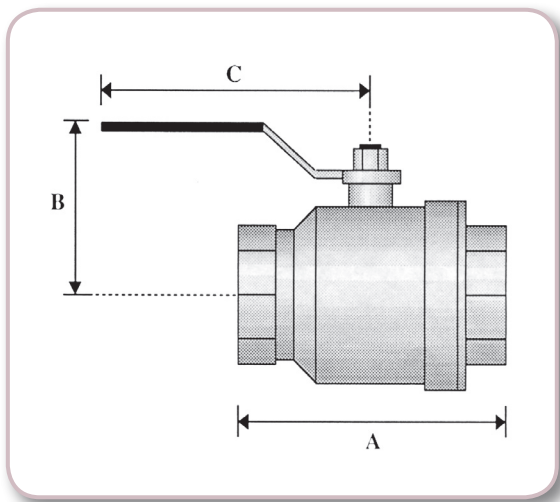

Model 691 & 691B Full Port Brass Ball Valve

SPECIFICATION SHEET

Application

Ball valves are used throughout fuel piping systems where a shut-off is required or desired.

Features and Details

- Quarter turn operation
- Full port for maximum flow and minimum pressure drop
- Can be operated in partial open position for flow control
- Double seal allows the valve to be operated in both directions
- Blowout proof stem
- 600 PSIG non-shock cold working pressure rating for 1/4" to 2" size
- 450 PSIG non-shock cold working pressure rating for 2 1/2" to 4" size
- Can be used for air service
- **691B** is lockable with a padlock

Materials of Construction

- Forged brass body
- Hard chrome plated ball
- PTFE seal

Code Compliance

UL 842 listed for flammable liquids; UL 125 listed for LP gas shut-off; CSA listed (File No. 112439, Model S.95); ULC listed (ULC/ORD-C125-1992, ULC/ORD-C842-M1984 and ULC/ORD-C258-03)

Item Number	Size	A	B	C	Port Size	Weight (lbs)
691--0100 1V	1/4"	1.771	1.496	3.228	0.314	0.30
691--0200 1V	3/8"	1.771	1.496	3.228	0.393	0.30
691--0300 1V	1/2"	2.32	1.69	3.94	0.59	0.50
691--0400 1V	3/4"	2.519	1.968	4.724	0.787	0.80
691--0500 1V	1"	3.188	2.125	4.724	0.984	1.17
691--0600 1V	1 1/4"	3.661	2.874	6.22	1.259	1.93
691--0700 1V	1 1/2"	4.015	3.11	6.22	1.574	2.40
691--0800 1V	2"	4.763	3.385	6.22	1.968	4.02
691--0900 1V	2 1/2"	6.141	5.196	10.04	2.559	10.0
691--1000 1V	3"	6.968	5.551	10.04	3.149	13.65
691--1100 1V	4"	8.504	6.062	10.04	3.937	22.0
691B--0100 1V	1/4"	1.771	1.496	3.228	0.314	0.30
691B--0200 1V	3/8"	1.771	1.496	3.228	0.393	0.30
691B--0300 1V	1/2"	2.32	1.69	3.94	0.59	0.50
691B--0400 1V	3/4"	2.519	1.968	4.724	0.787	0.80
691B--0500 1V	1"	3.188	2.125	4.724	0.984	1.17
691B--0600 1V	1 1/4"	3.661	2.874	6.22	1.259	1.93
691B--0700 1V	1 1/2"	4.015	3.11	6.22	1.574	2.40
691B--0800 1V	2"	4.763	3.385	6.22	1.968	4.02
691B--0900 1V	2 1/2"	6.141	5.196	10.04	2.559	10.0
691B--1000 1V	3"	6.968	5.551	10.04	3.149	13.65
691B--1100 1V	4"	8.504	6.062	10.04	3.937	22.0