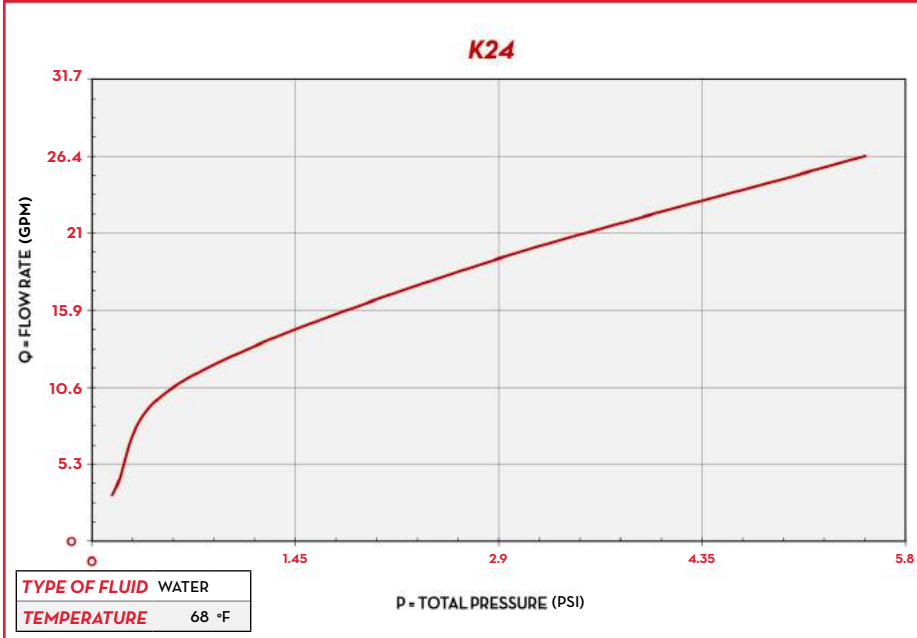

FILTRATION

FLUID MONITORING

HOSE REELS

ACCESSORIES

AIR

ANTIFREEZE

DEF

BIODIESEL

DIESEL

FOOD

GASOLINE

GREASE

KEROSENE

OIL

WATER

WINDSCREEN

CHARTS

IN THE BOX

- K24 METER
- STAINLESS STEEL SOCKET
- INSTRUCTION MANUAL

DETAILS