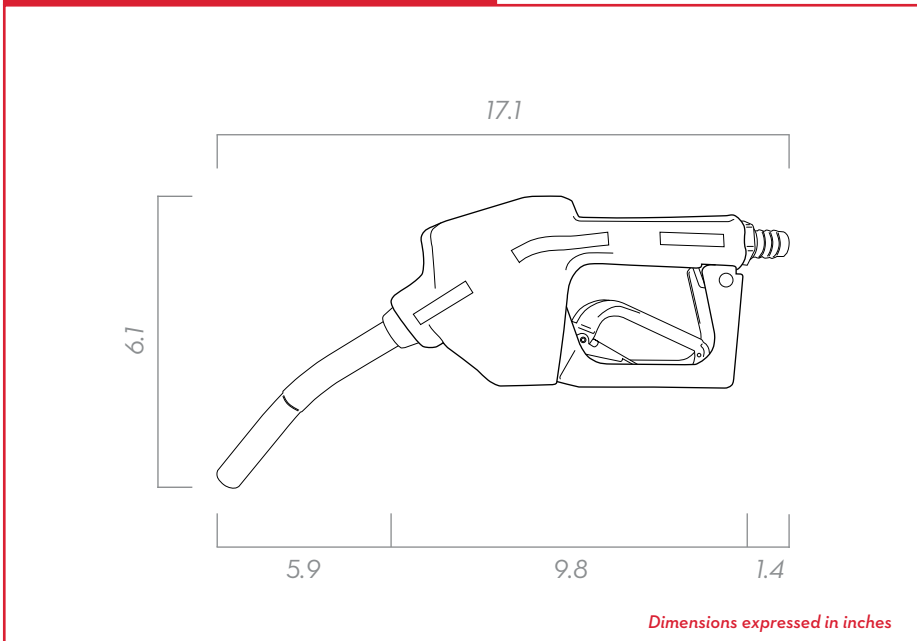

DETAILS

AUTOMATIC STOP

STAINLESS STEEL SPOUT

DIMENSIONS

MATERIALS

- SPOUT: STAINLESS STEEL
- BODY: STAINLESS STEEL

TECHNICAL DATA

PART #	DESCRIPTION	FLUIDS TYPE	FLOW RATE		PRESSURE	INLET	SWIVEL	SPOUT
			L/MIN	GPM				
FOO61903B	A60 AUTOMATIC DEF SS NOZZLE W/ SWIVEL		40	11	49.3	3/4"	YES	3/4"