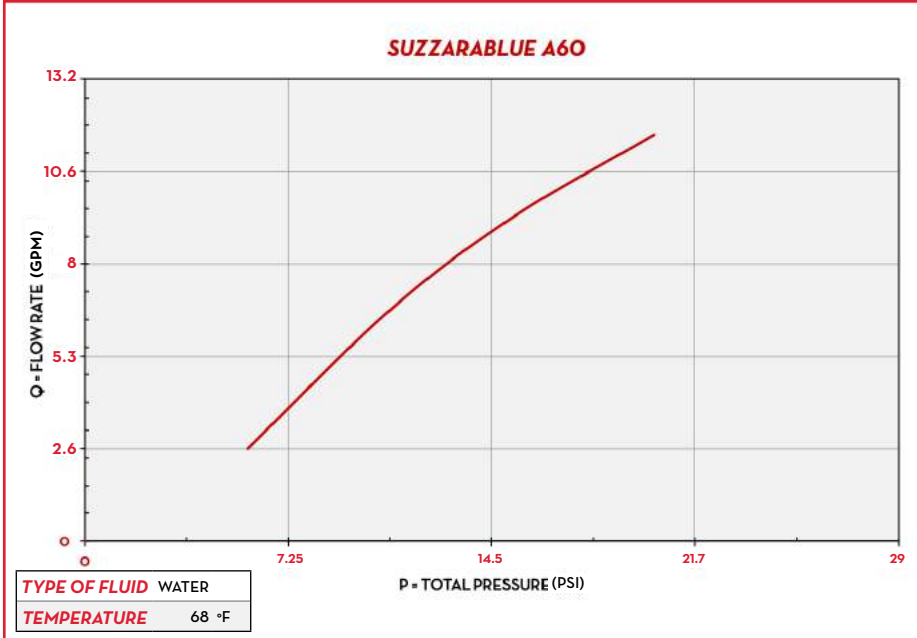

GREASE

KEROSENE

OIL

WATER

WINDSCREEN

CHARTS

IN THE BOX

- SUZZARABLUE NOZZLE A60
- INSTRUCTION MANUAL

DETAILS

AUTOMATIC STOP

STAINLESS STEEL SPOUT

DIMENSIONS

MATERIALS

- SPOUT: STAINLESS STEEL
- BODY: STAINLESS STEEL

TECHNICAL DATA

PART #	DESCRIPTION	FLUIDS TYPE	FLOW RATE		PRESSURE	INLET	SWIVEL	SPOUT
			L/MIN	GPM				
FOO61903B	A60 AUTOMATIC DEF SS NOZZLE W/ SWIVEL		40	11	49.3	3/4"	YES	3/4"